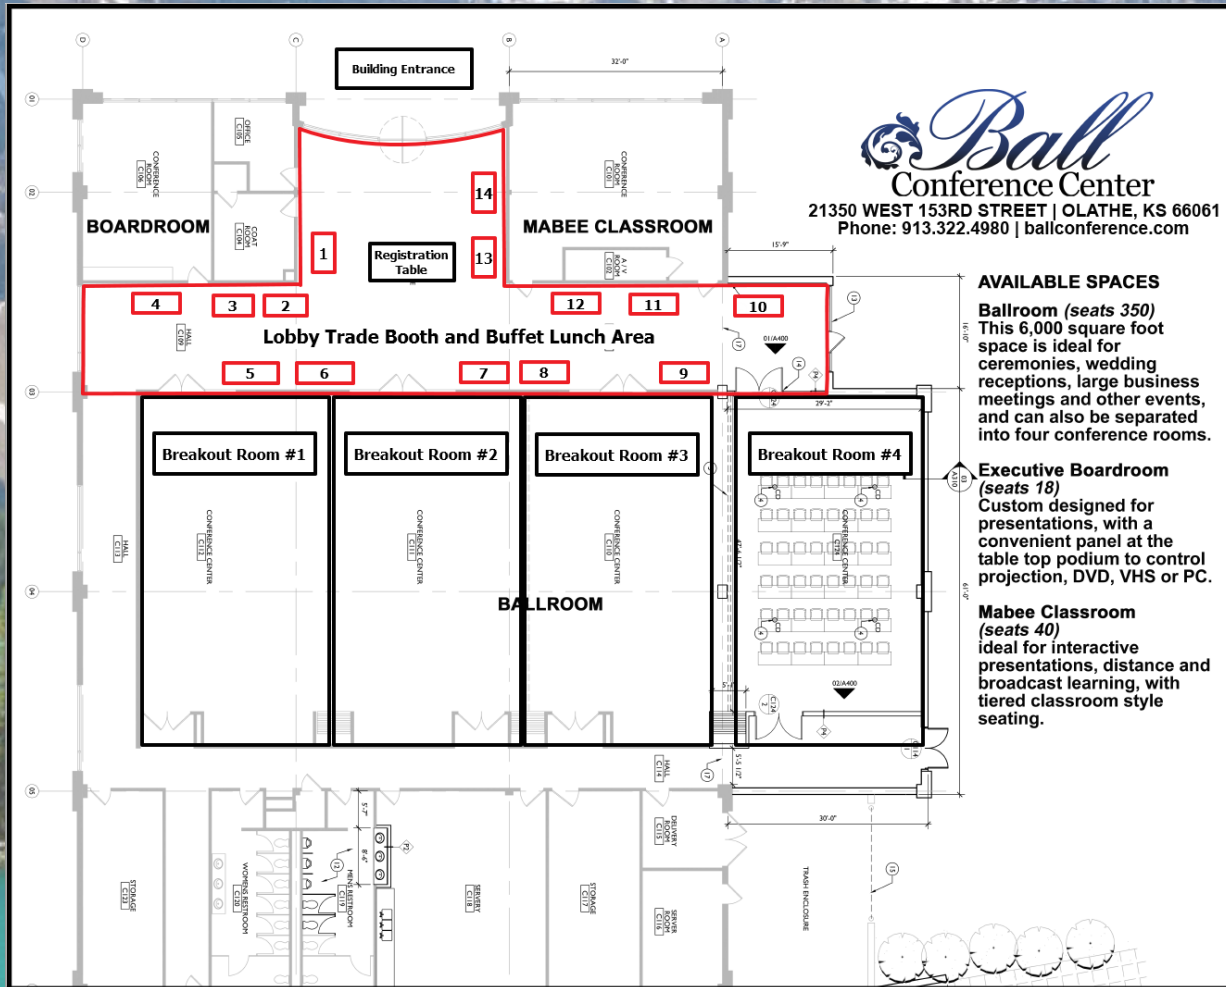

**2022 18th Annual ASPE Kansas City Construction Estimating Academy
Venue Layout**