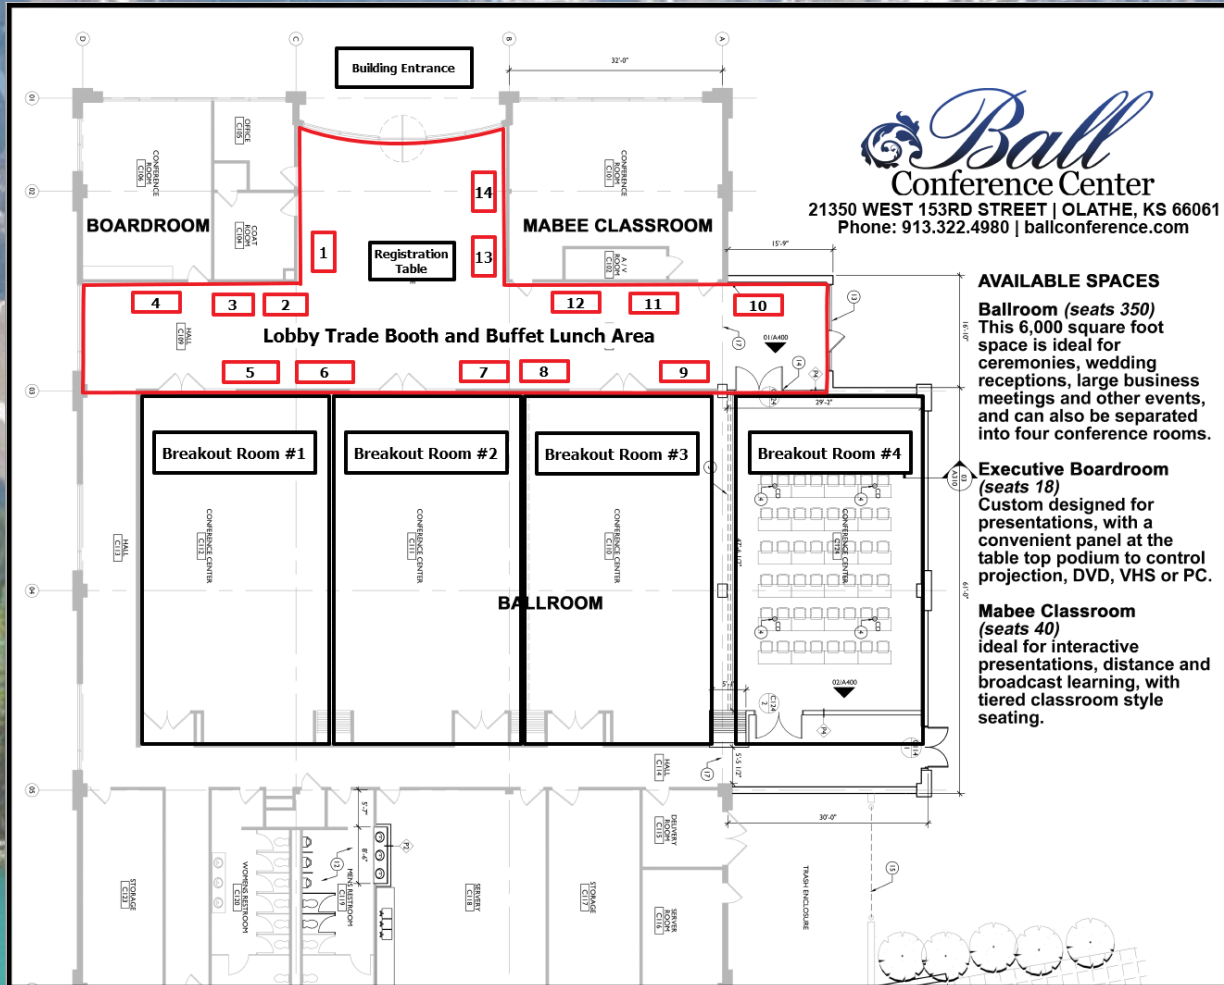

2023 19th Annual ASPE Kansas City Construction Estimating Academy Venue Layout